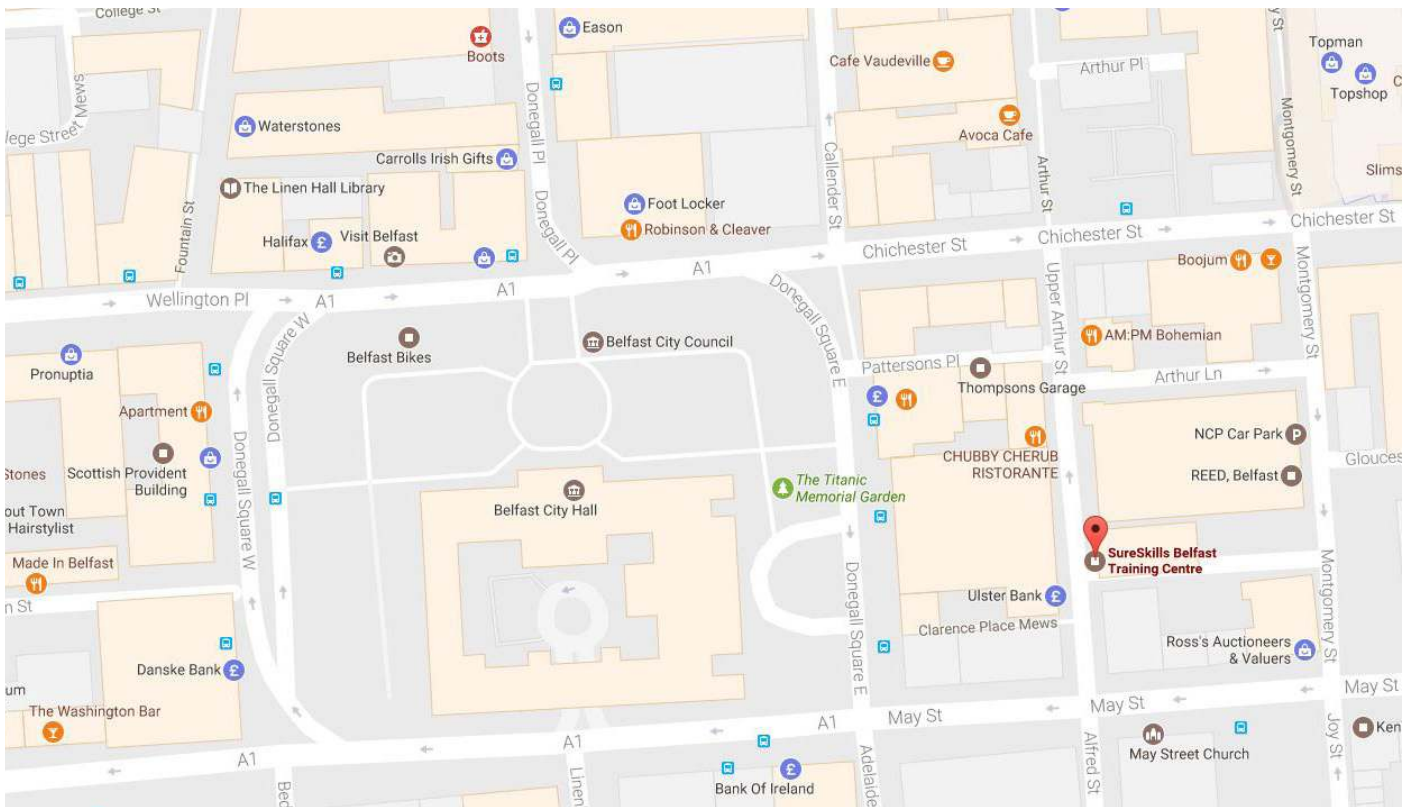

Belfast training centre location map

Our Belfast training is held at: SureSkills Limited, 58-60 Upper Arthur Street, Belfast, BT1 4GJ.
Tel: 028 9093 5555

By car

Should you travel by car the NCP multi-storey car park on Montgomery Street (off Chichester Street) is nearest to our offices.

If travelling by public transport we are close to:

- ◇ City centre bus routes
- ◇ Glengall Street Bus Station
- ◇ Central Train Station

The SureSkills training centre is located on Upper Arthur Street in the heart of Belfast city centre and is accessed easily by public transport. Almost all major Belfast bus routes either pass through or

originate from **Donegal Square** – which is less than 50 yards from our training centre.

From Central Station Bridge Street, Belfast BT1 3NR

- ◇ Head west on E Bridge St/A20 toward Stewart Street
- ◇ Continue to follow E Bridge Street
- ◇ Turn right onto Cromac Street
- ◇ Take the 1st left onto May Street
- ◇ Turn right onto Upper Arthur Street