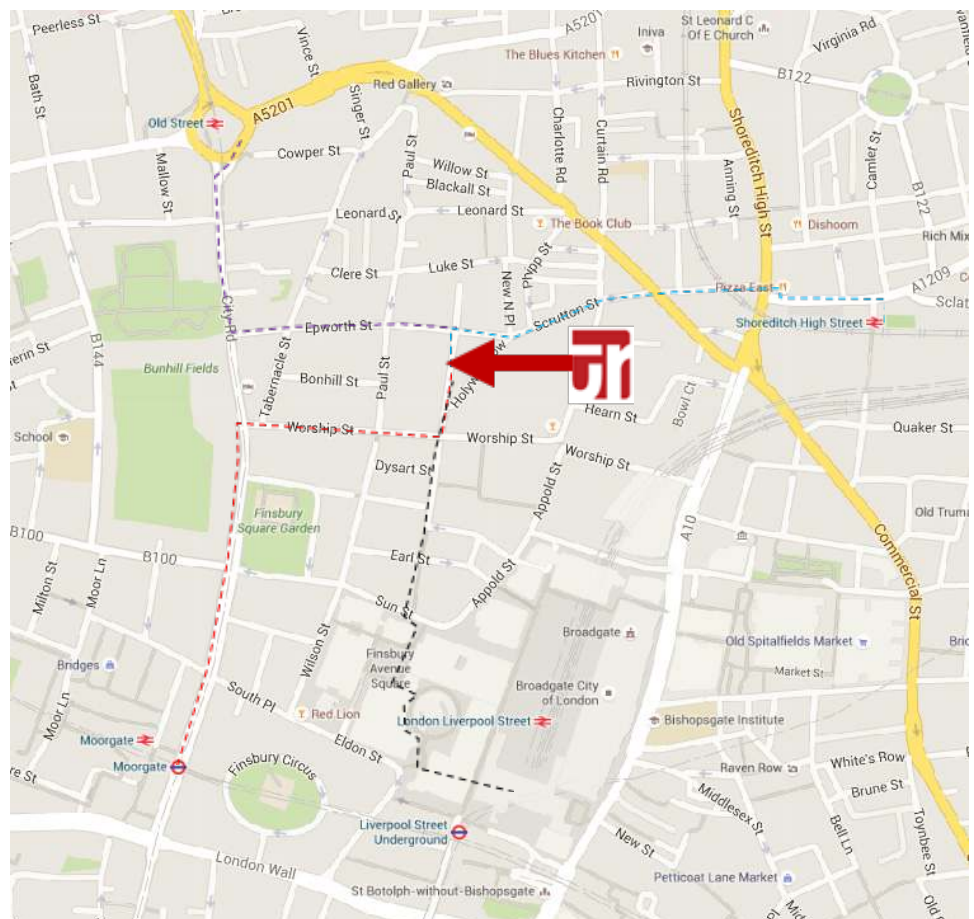

Our venue is centrally and easily located between the City and the trend spot of Shoreditch.

The nearest train stations to get to us are Liverpool Street, Moorgate, Old Street and Shoreditch High Street; all between 5 to 10 minutes' walk away.

By bus

The following buses are within a two minute walk away from our venue.

Bus Stop A & B: 135 and 205

Bus Stop C: (toward Aldgate or Monument): 42 and 344
Please refer to local timetables for times or visit www.tfl.gov.uk for more information.

By car

There are no on-site parking facilities at the venue directly.

The nearest NCP car park is located just 5 minutes' walk from the venue. Its address is: Finsbury Square, London, EC2A 1AD. You can pre-book via their website at: www.ncp.co.uk/find-a-car-park/car-parks/london-finsbury-square

The area does have a street parking pay-and-display scheme. You can park in the area for 4 hours; however there is no return within 2 hours.

Please note that the venue is located within the London Congestion Charge, which operates from 07:00 to 18:00, Monday to Friday. You are advised to pay this to Transport for London before travelling to avoid any penalties.