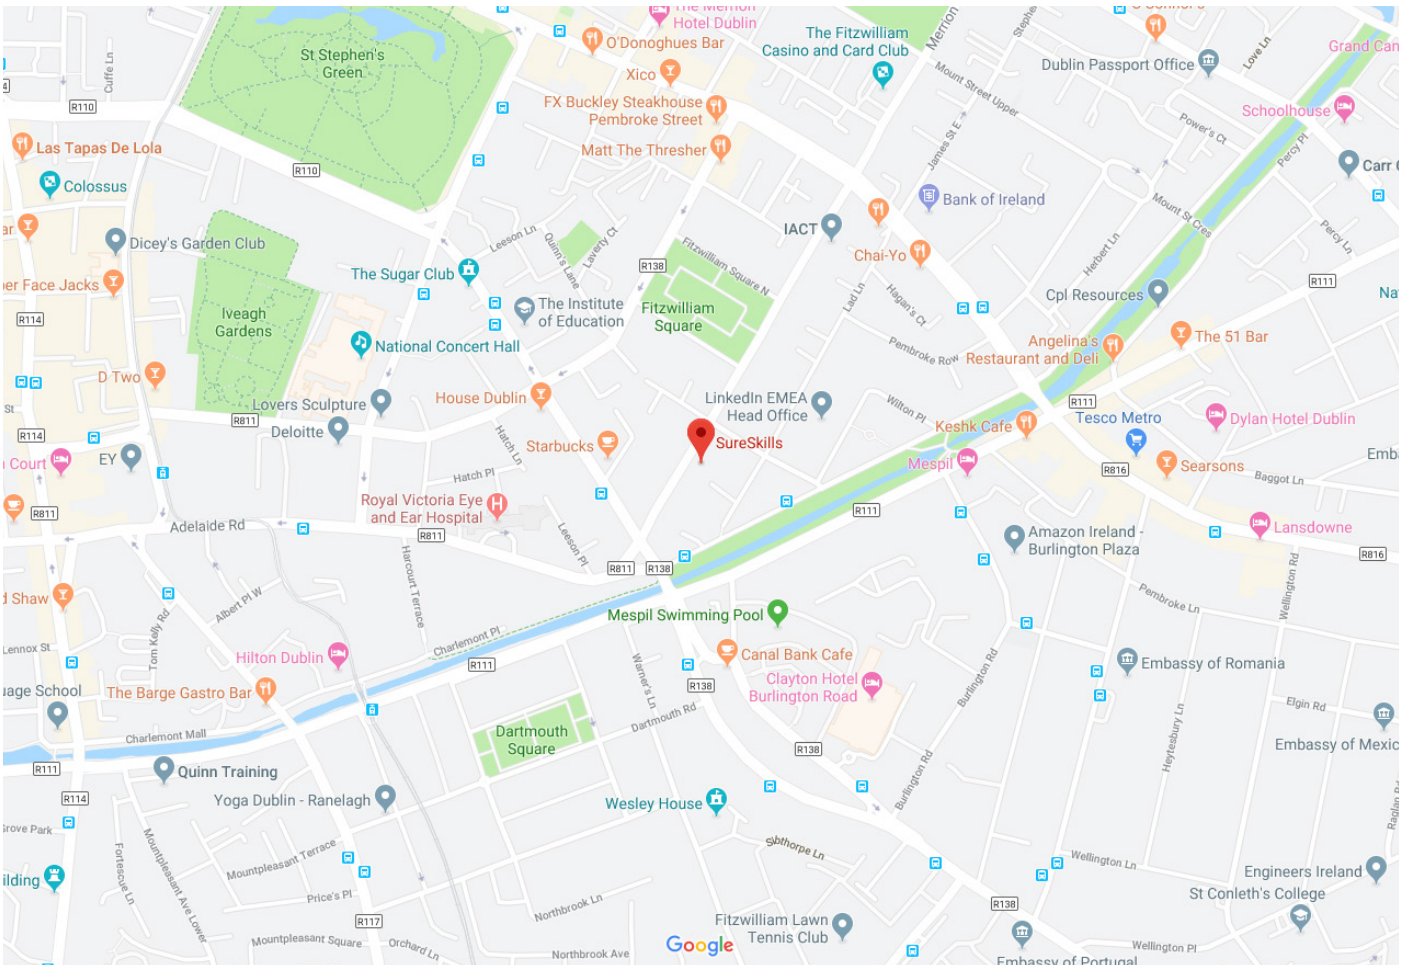

Dublin training centre location map

Our Dublin training is held at: SureSkills Limited, 14 Fitzwilliam Place, Dublin 2,
D02 W025. Tel: +353 1 240 2222

If travelling by public transport:

Bus routes passing by are: 7b, 7d, 11, 18, 25, 25a, 25b, 32x, 41x, 46a, 46e, 46n, 84x, 116, 118, 140 and 145.

Luas Line; Charlemont Street is the nearest stop.

Rail/Dart Stations; Pearse Street & Grand Canal Quay are a 25 minute walk (2.2kms).

By car

Should you travel by car, you will find that there is ample metered parking in the Fitzwilliam Place vicinity. The SureSkills training centre is located close to the city centre.